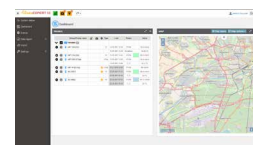

Its user friendly interface shows data presentation in charts and tables, and uses static or dynamic GIS maps. Users can have access to the system overview, select a group of instruments or have a look on the station details. Thus, DataEXPERT 10 shows all technological and radiological events.

Remote setup functions are available in option for adjusting instruments parameters during routine operations or in emergency situations.

Dashboard

Events management

Configuration

Applications

Nationwide monitoring

Perimeter monitoring for nuclear facilities

Facilities monitoring

Emergency Measurements

A software at the core of the system

Data management solutions

Discover other products of Bertin Instruments

DataVIEW