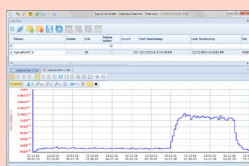

Remote setup functions are available in option for adjusting instruments parameters during routine operations or in emergency situations.

Dashboard

Events management

Configuration

Applications

Nationwide monitoring

Perimeter monitoring for nuclear facilities

Facilities monitoring

Emergency Measurements

A software at the core of the system

Data management solutions

Discover other products of Bertin Instruments

DataVIEW