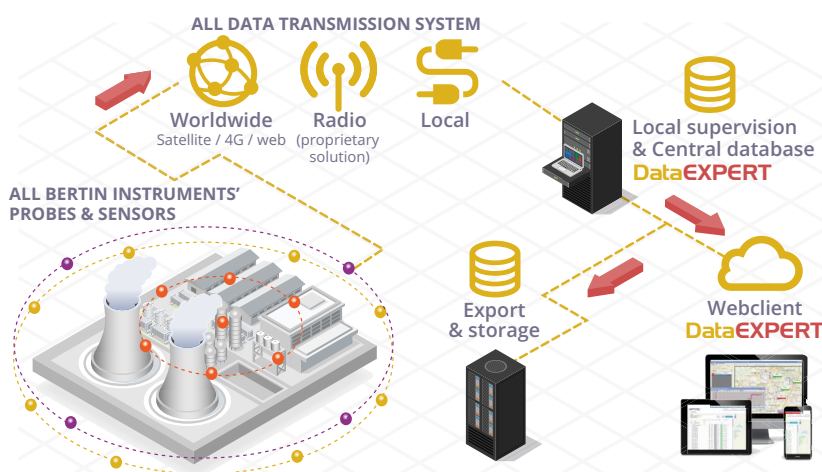

DataEXPERT 10

Real Time Central Data Management Software

- Dedicated to environmental radiation monitoring networks
- Web-based browser interface, available on mobile devices
- Remote setup of measurement probes & sensors

DATAEXPERT 10

Web-based data management solution for radiological monitoring networks

DataEXPERT 10 is a sophisticated solution for managing, charting and evaluating data collected from radiation monitoring systems. As it is working through a web-based browser interface, DataEXPERT 10 is available on computer, laptop, tablet or smartphone.

Remote setup functions are available in option for adjusting instruments parameters during routine operations or in emergency situations.

Dashboard

Events management

Configuration

Applications

Nationwide monitoring

Perimeter monitoring for nuclear facilities

Facilities monitoring

Emergency Measurements

A software at the core of the system

Data management solutions

Discover other products of Bertin Instruments

DataVIEW